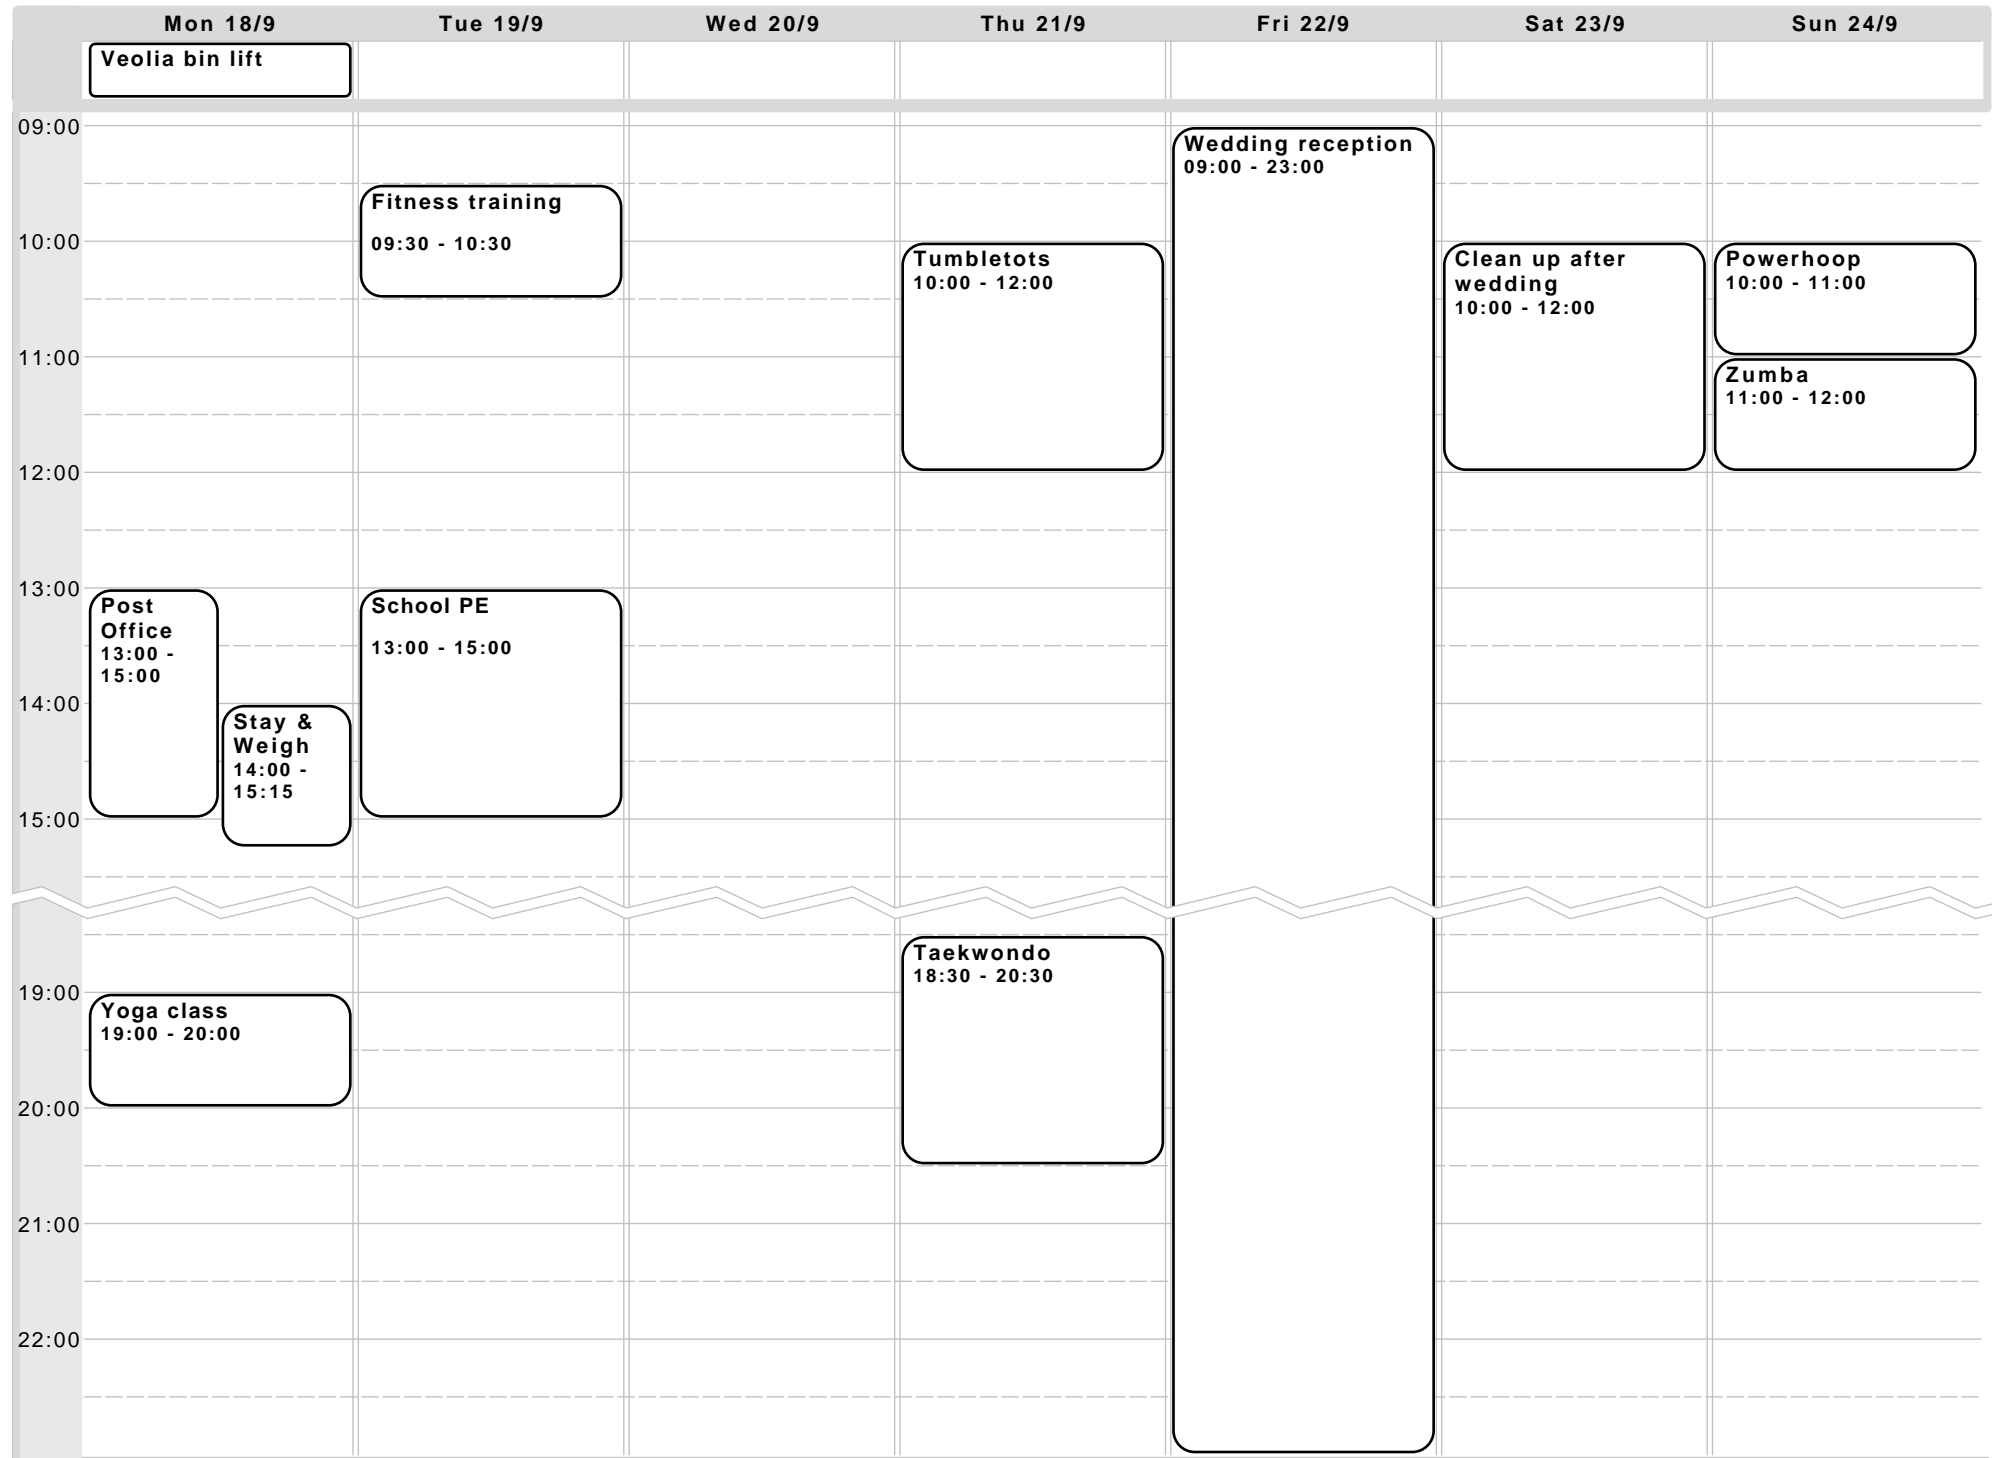

garvestone village hall, Contacts

Mon 4 Sep – Sun 10 Sep 2017 (London)

	Mon 4/9	Tue 5/9	Wed 6/9	Thu 7/9	Fri 8/9	Sat 9/9	Sun 10/9
	<p>Veolia bin lift</p> <p>WT FIT reading</p>						
10:00		<p>Fitness training 09:30 - 10:30</p>		<p>Tumbletots 10:00 - 12:00</p>			<p>Powerhoop 10:00 - 11:00</p>
11:00			<p>Meet and Eat 11:00 - 14:30</p>				<p>Zumba 11:00 - 12:00</p>
12:00							
13:00	<p>Post Office 13:00 - 15:00</p>	<p>School PE 13:00 - 15:00</p>			<p>School PE 13:00 - 15:00</p>		
14:00							
15:00							
16:00					<p>Youth cafe 16:00 - 17:30</p>		
17:00							
18:00							
19:00	<p>Yoga class 19:00 - 20:00</p>			<p>Taekwondo 18:30 - 20:30</p>		<p>Social dance Dave and Jean 19:00 - 23:00</p>	
20:00							

garvestone village hall, Contacts

Mon 11 Sep – Sun 17 Sep 2017 (London)

	Mon 11/9	Tue 12/9	Wed 13/9	Thu 14/9	Fri 15/9	Sat 16/9	Sun 17/9
10:00		Fitness training 09:30 - 10:30		Tumpletots 10:00 - 12:00	Bin out	Dog training event 10:00 - 13:00	Powerhoop 10:00 - 11:00
11:00							Zumba 11:00 - 12:00
12:00							
13:00	Post Office 13:00 - 15:00	School PE 13:00 - 15:00			School PE 13:00 - 15:00		
14:00				Craft workshop 14:00 - 16:00			
15:00							
16:00							
17:00							
18:00							
19:00	Yoga class 19:00 - 20:00			Taekwondo 18:30 - 20:30			
20:00							

garvestone village hall, Contacts

Mon 18 Sep – Sun 24 Sep 2017 (London)

garvestone village hall, Contacts

Mon 25 Sep – Sun 1 Oct 2017 (London)

	Mon 25/9	Tue 26/9	Wed 27/9	Thu 28/9	Fri 29/9	Sat 30/9	Sun 1/10
10:00		Fitness training 09:30 - 10:30		Tumpletots 10:00 - 12:00	Bin out		Powerhoop 10:00 - 11:00
11:00						Private event 11:00 - 15:00	Zumba 11:00 - 12:00
12:00							
13:00	Post Office 13:00 - 15:00	School PE 13:00 - 15:00			School PE 13:00 - 15:00		
14:00				Craft & Patchwork group 14:00 - 16:00			NHSR meeting 14:00 - 17:00
15:00							
16:00							
17:00							
18:00							
19:00	Yoga class 19:00 - 20:00			Taekwondo 18:30 - 20:30			
20:00						School disco 19:30 - 23:00	